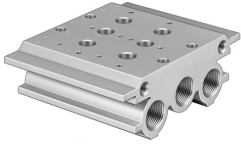

Connection block PRS-1/4-2-B

Part number: 15861

FESTO

Data sheet

Feature	Value
Type code	PRS
Max. no. of valve positions	2
Product weight	1050 g
Type of mounting	With through-hole
Pilot exhaust air port 82	G1/8
Pilot exhaust air port 84	G1/8
Pneumatic connection 1	G1/2
Pneumatic connection 3	G1/2
Pneumatic connection 5	G1/2
Note on materials	RoHS-compliant
Material of sub-base	Aluminum